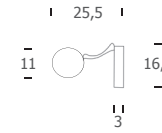

Do Not Disturb-profile/wall

DND-profile-wall

Wall lamp
in hand curved steel
cm 16,5X25,5X4

Base in steel
cm 15X3X2,5

Double reflective
opal led discs

8W 24V
1000 Lm emitted
3000°K - CRI>85
Power supply included